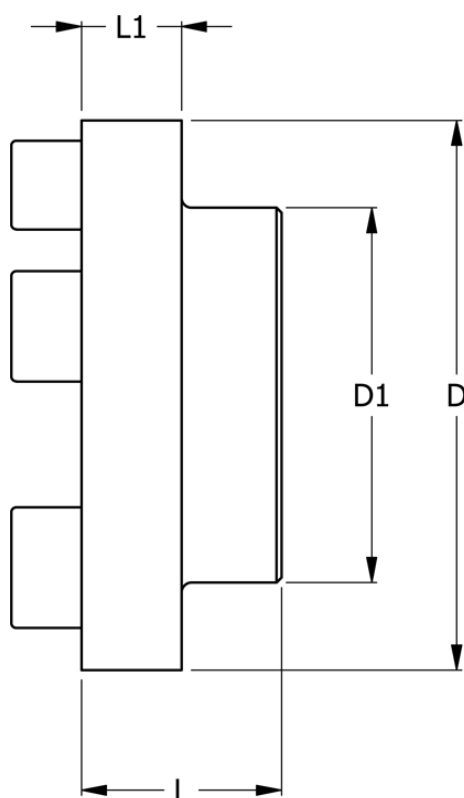

Article number: 330622504

Description: Coupling N-Eupex str. 225  
Part 4 without bore

## Measures

D	= 225
D1	= 150
L	= 90
L1	= 18
Max bore	= 90
Torque (N m)	= 2000